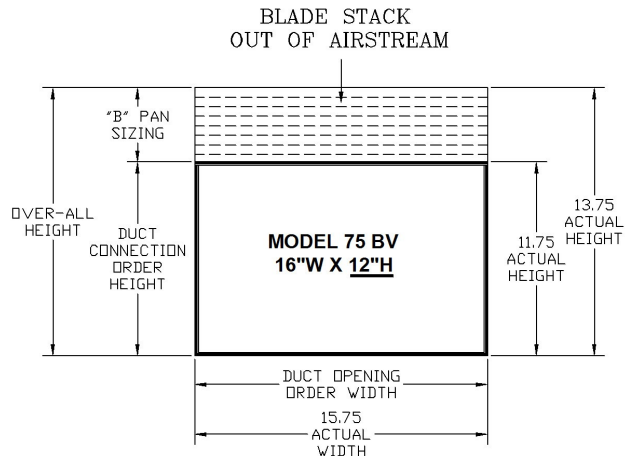

“B” Pan Sizing Chart for Model 75B and model 75LB

Duct Opening Order	Overall Height	Duct Opening Order	Overall Height
4	5	29	33
5	6	30	34
6	7	31	35
7	8	32	36
8	10	33	37
9	11	34	38
10	12	35	39
11	13	36	41
12	14	37	42
13	15	38	43
14	16	39	44
15	17	40	45
16	18	41	46
17	20	42	47
18	21	43	48
19	22	44	49
20	23	45	51
21	24	46	52
22	25	47	53
23	26	48	54
24	27	49	55
25	28	50	56
26	29	51	57
27	31	52	58
28	32	53	59